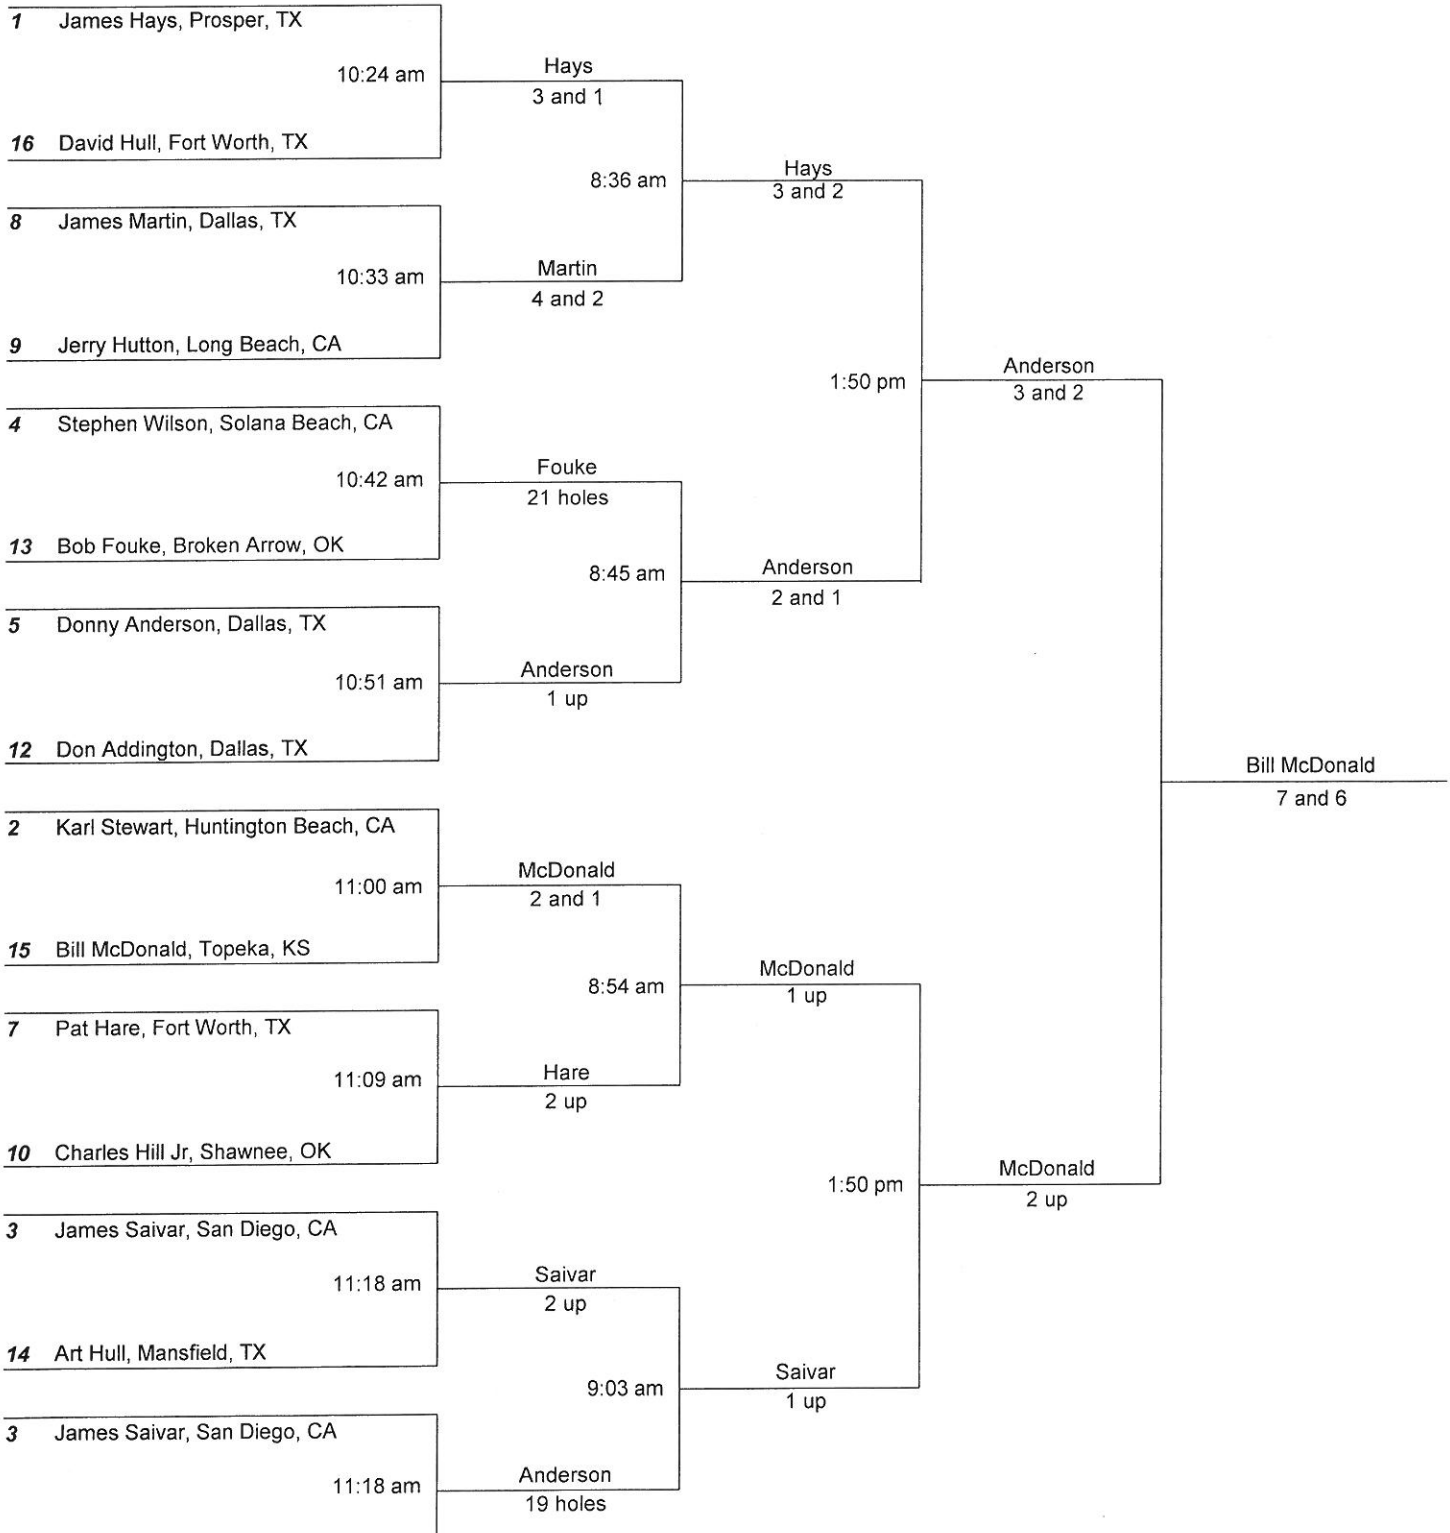

2011 Trans-Miss Sr Match Play - Sr Division

Round of 32
05/26/2011

Round of 16
05/26/2011

Quarterfinal
05/27/2011

Semifinal
05/27/2011

Final
05/28/2011

Champion

2011 Trans-Miss Sr Match Play - Super Senior Division Master Flight

Round of 16
Thu, May 26

Quarterfinal
Fri, May 27

Semifinal
Fri, May 27

Final
Sat, May 28

Senior Division

Player	Scores
John Grace, Fort Worth	71-71--142
Lee Sandlin, Dallas	69-76--145
Billy McBee III, Dallas	73-74--147
Chris Maletis, Portland	73-74--147
Hunter Nelson, Houston	73-74--147
Mark Sollenberger, Scottsdale	71-76--147
Gary Hardin, Fort Worth	73-76--149
Gary Kirwan, McKinney	73-76--149
James Wheeler, Tyler	75-74--149
Tom Doughtie, Amarillo	76-73--149
Bill Jackson, Oklahoma City	74-76--150
Daniel Cook, The Woodlands	77-74--151
Jay Pumphrey, Georgetown	77-75--152
Rich Tolly, Laguna Hills	76-77--153
Tom Melcher, Mansfield	75-78--153
Van Lefferdink, Palm Beach Garde	75-78--153
Chip Stewart, Dallas	79-75--154
Corky Nelson, Dallas	76-78--154
Jim Pierce, Oro Valley	79-76--155
Bill Brammer, Rancho Santa Fe	79-77--156
John Goode, Killeen	80-76--156
John Pigg, Austin	72-84--156
Mac McGee, Midland	80-76--156
Herb Fisher, The Woodlands	77-80--157
James Peebles, Fort Worth	78-79--157
Robert Polk, Parker	79-78--157
Warren Huddleston, Dallas	81-76--157
Lloyd Hughes, Dallas	80-78--158
Phil White, Dallas	75-83--158
George Adams, Houston	83-76--159
Gregory Hetzer, San Pedro	79-80--159
Jack Peat, Carmel	80-79--159
Larry Nunez, Austin	80-79--159
Bill Huckin, Dallas	78-82--160
Ronald Richard, Fort Smith	78-82--160
Steve Spines, Wichita	80-80--160
Patrick Hodges, Dallas	78-83--161
Bob Vidricksen, Salina	83-79--162
Bob Sine, Oklahoma City	83-80--163
Dan Alpha, The Woodlands	80-84--164
Steve Rogers, Amarillo	80-84--164
Doug Tambara, Huntington Beach	80-85--165
Don Cooke, Edmond	80-86--166
Peter Dahlberg, Fort Worth	81-85--166