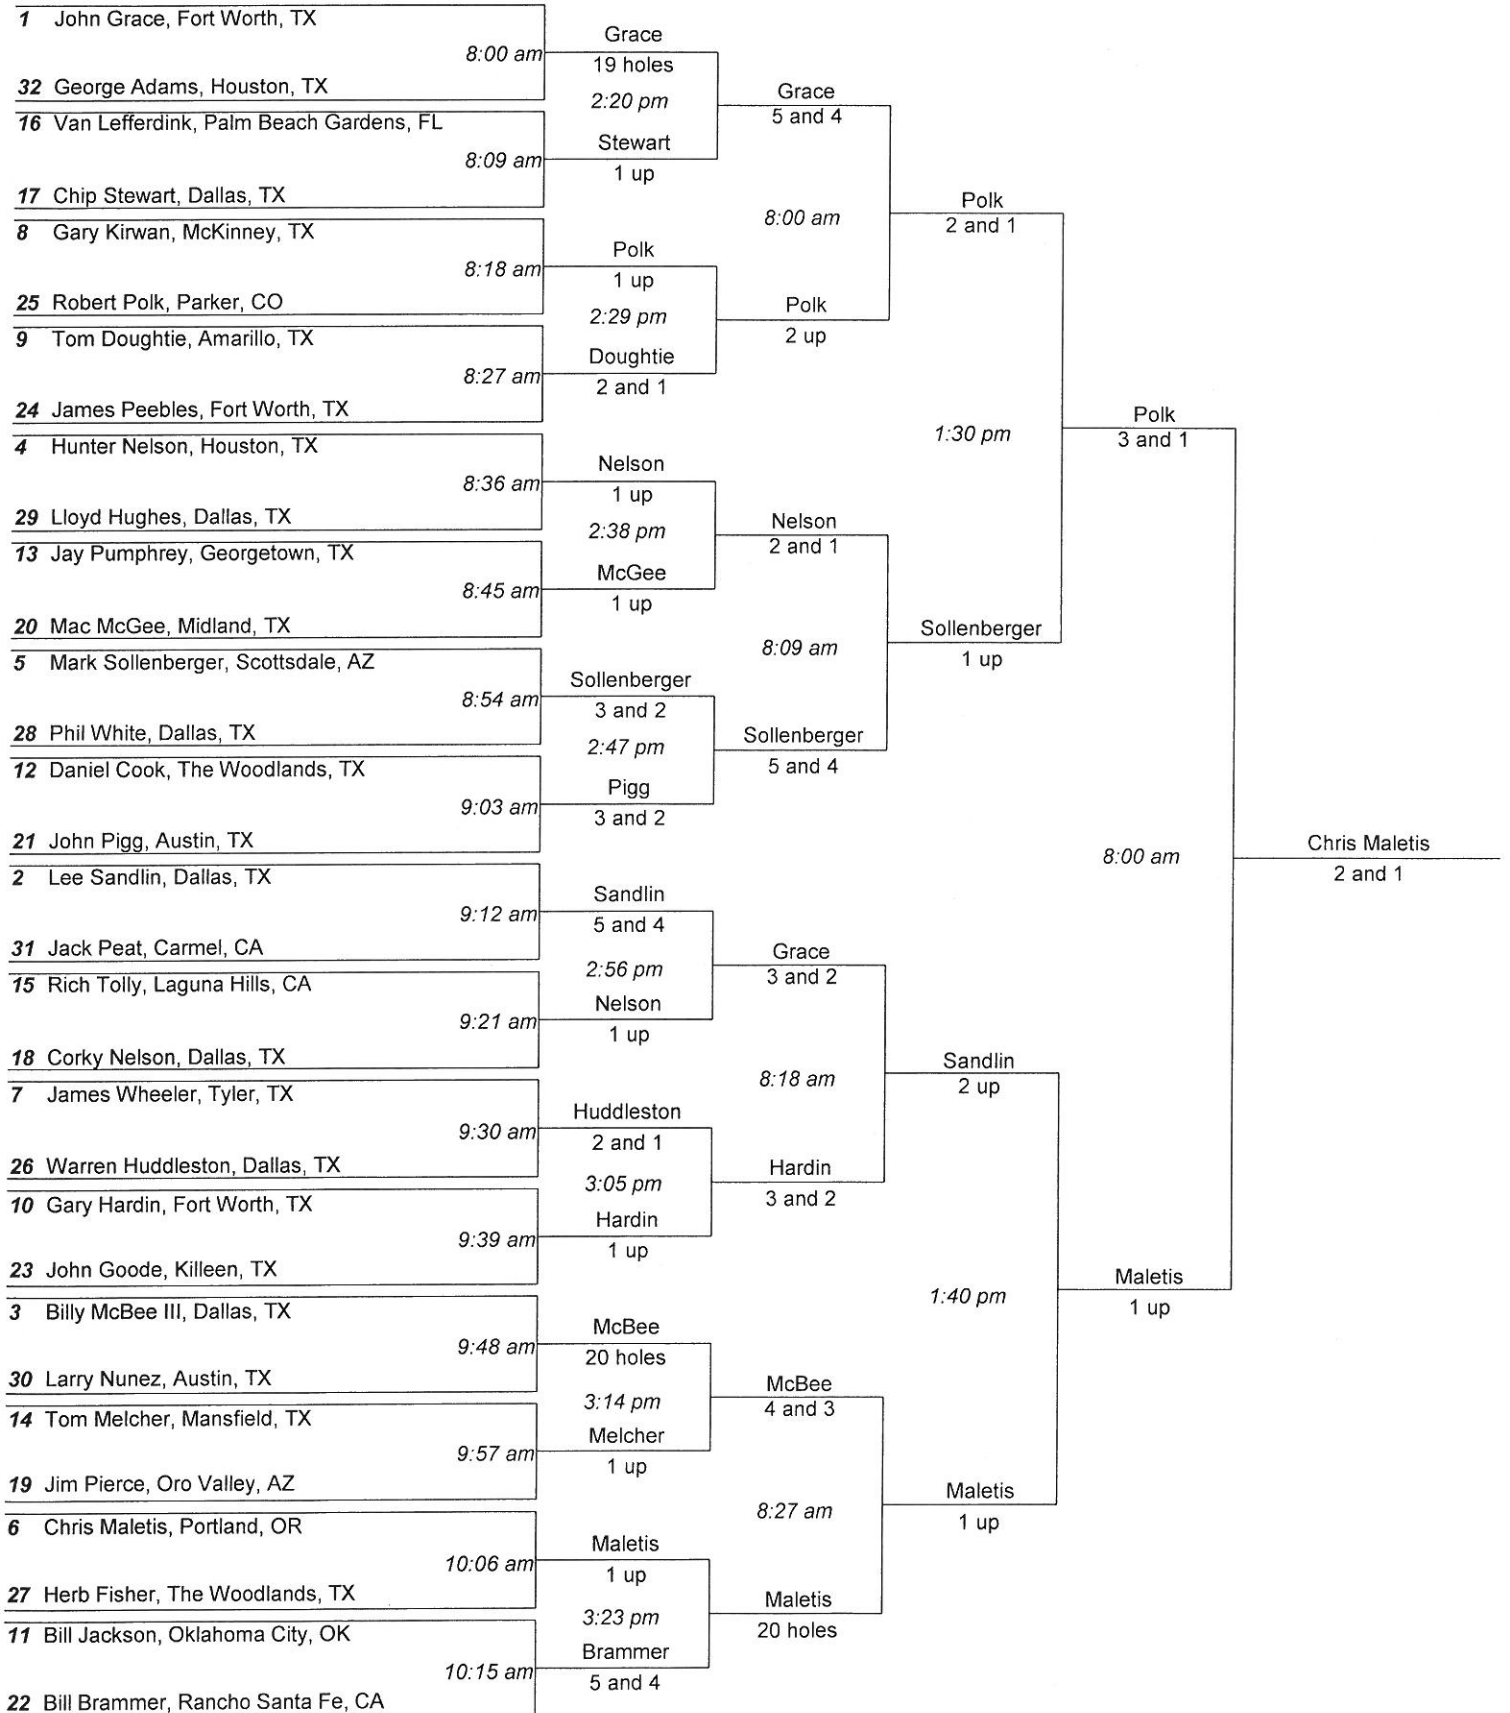

2011 Trans-Miss Sr Match Play - Sr Division

Round of 32
05/26/2011

Round of 16
05/26/2011

Quarterfinal
05/27/2011

Semifinal
05/27/2011

Final
05/28/2011

Champion

2011 Trans-Miss Sr Match Play - Super Senior Division Master Flight

Round of 16
Thu, May 26

Quarterfinal
Fri, May 27

Semifinal
Fri, May 27

Final
Sat, May 28

Senior Division

Player	Scores
John Grace, Fort Worth	71-71--142
Lee Sandlin, Dallas	69-76--145
Billy McBee III, Dallas	73-74--147
Chris Maletis, Portland	73-74--147
Hunter Nelson, Houston	73-74--147
Mark Sollenberger, Scottsdale	71-76--147
Gary Hardin, Fort Worth	73-76--149
Gary Kirwan, McKinney	73-76--149
James Wheeler, Tyler	75-74--149
Tom Doughtie, Amarillo	76-73--149
Bill Jackson, Oklahoma City	74-76--150
Daniel Cook, The Woodlands	77-74--151
Jay Pumphrey, Georgetown	77-75--152
Rich Tolly, Laguna Hills	76-77--153
Tom Melcher, Mansfield	75-78--153
Van Lefferdink, Palm Beach Garde	75-78--153
Chip Stewart, Dallas	79-75--154
Corky Nelson, Dallas	76-78--154
Jim Pierce, Oro Valley	79-76--155
Bill Brammer, Rancho Santa Fe	79-77--156
John Goode, Killeen	80-76--156
John Pigg, Austin	72-84--156
Mac McGee, Midland	80-76--156
Herb Fisher, The Woodlands	77-80--157
James Peebles, Fort Worth	78-79--157
Robert Polk, Parker	79-78--157
Warren Huddleston, Dallas	81-76--157
Lloyd Hughes, Dallas	80-78--158
Phil White, Dallas	75-83--158
George Adams, Houston	83-76--159
Gregory Hetzer, San Pedro	79-80--159
Jack Peat, Carmel	80-79--159
Larry Nunez, Austin	80-79--159
Bill Huckin, Dallas	78-82--160
Ronald Richard, Fort Smith	78-82--160
Steve Spines, Wichita	80-80--160
Patrick Hodges, Dallas	78-83--161
Bob Vidricksen, Salina	83-79--162
Bob Sine, Oklahoma City	83-80--163
Dan Alpha, The Woodlands	80-84--164
Steve Rogers, Amarillo	80-84--164
Doug Tambara, Huntington Beach	80-85--165
Don Cooke, Edmond	80-86--166
Peter Dahlberg, Fort Worth	81-85--166